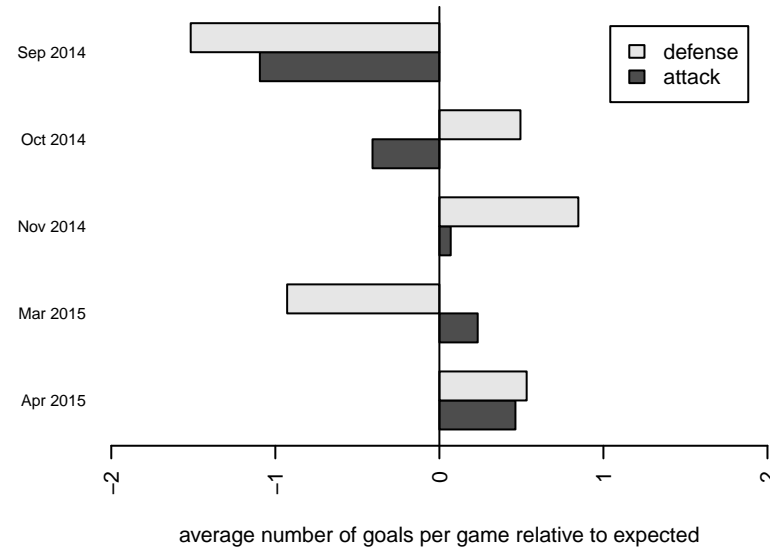

Performance relative to 13 month average