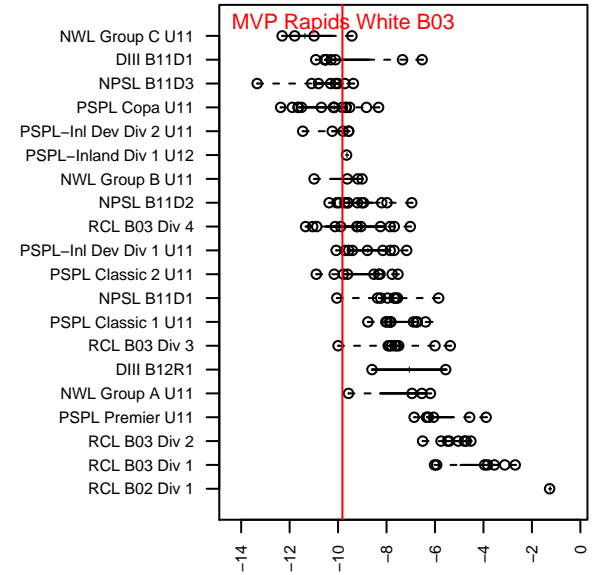

# MVP Rapids White B03

Maple Valley SA  
 Maple Valley, WA  
 B03 total strength=158  
 attack=0.13 defense=0.09  
 fall league = PSPL Copa U11  
 spr league = Spr PSPL Copa U11

alt names used:  
 MVP Rapids '03 White  
 MVP Rapids '03 White  
 MAPLE VALLEY RAPIDS '03 WHITE (TBA)

Venues played:  
 2014 PSPL Copa U11  
 2014 Spr PSPL Copa U11  
 2014 WA Cup BU11 Silver/Bronze U11

**MVP Rapids White B03**  
 Dots are actual minus expected GF (blue circles) and GA (red triangles).  
 Blue line is smoothed change in attack strength. Red is smoothed change in defense strength.

**attack and defense variance (black dot)  
relative to other teams  
and top 10 in region**

**attack and defense rating  
relative to others at age  
and all opponents in last 13 months**

**Performance relative to 13 month average**